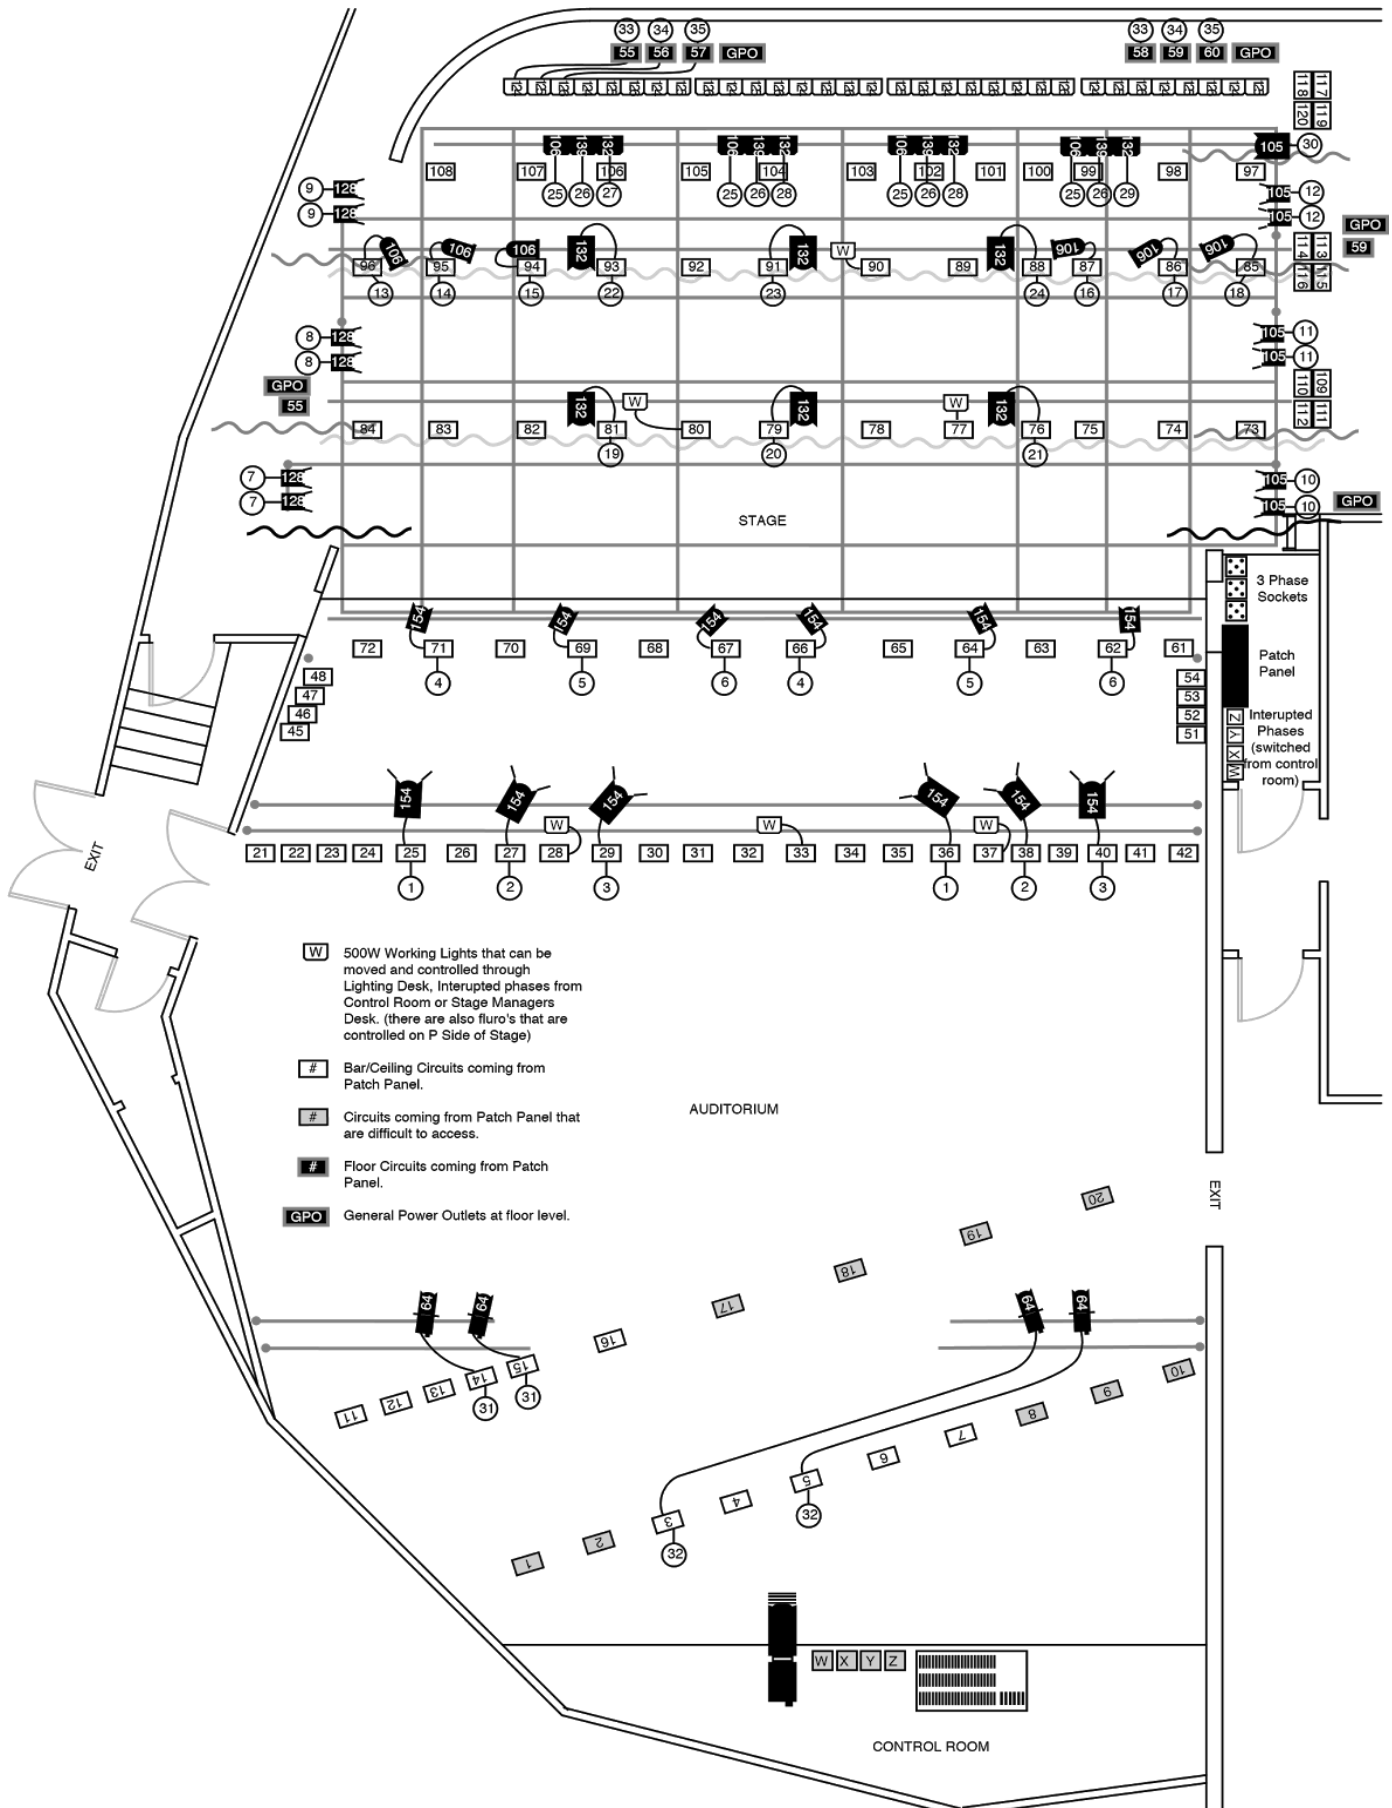

GLOBE 1

Globe 1 Desk: TheatreLight Cuemaster 48