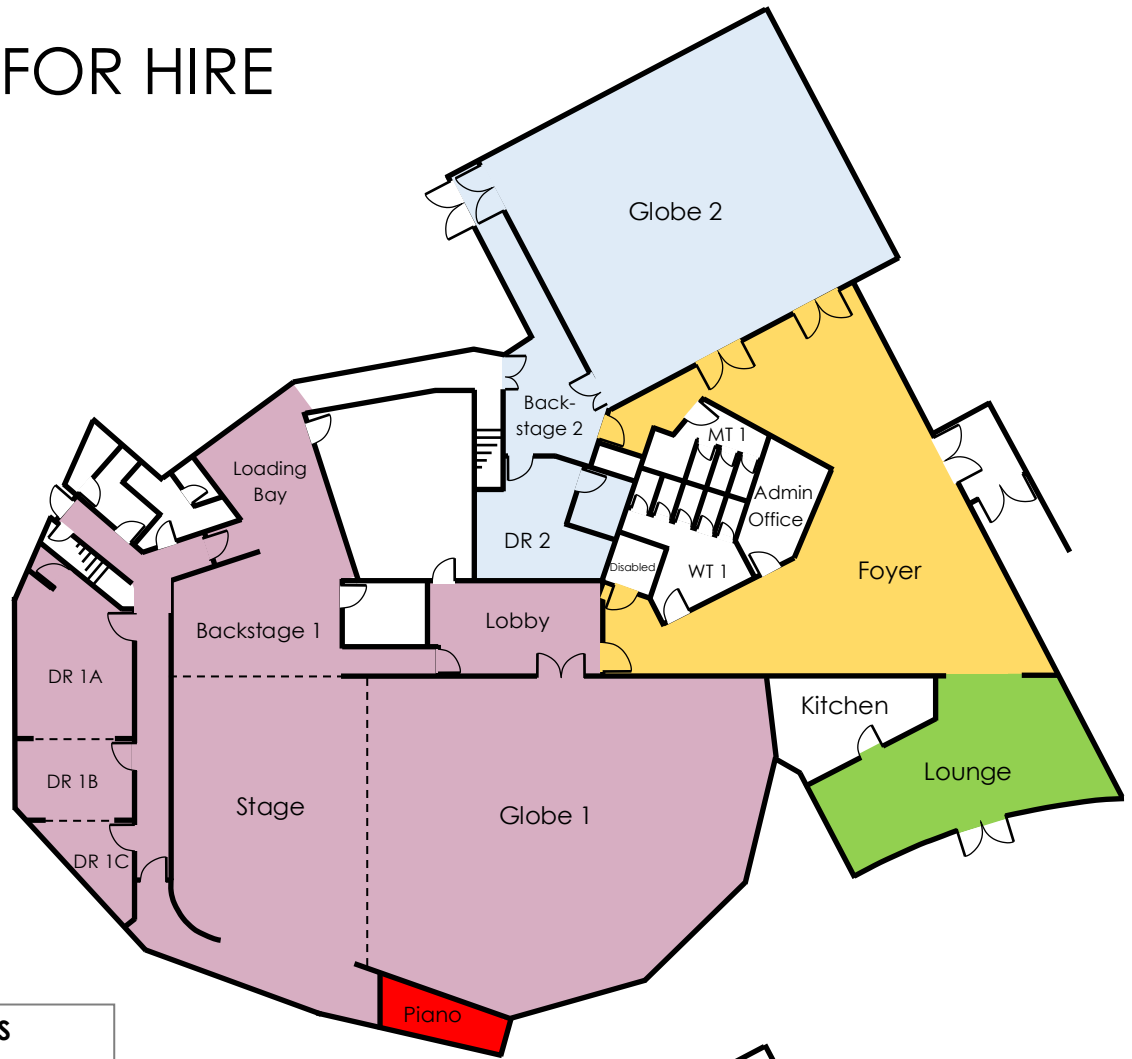

GROUND FLOOR

ROOM CODES	
CC	Cleaning cupboard
WT	Womens' toilets
MT	Mens' toilets
DT	Disabled toilet

AREAS FOR HIRE

Ground Floor

ROOM CODES

- CC** Cleaning cupboard
- DR** Dressing Room
- WT** Womens' toilets
- MT** Mens' toilets

Upstairs Areas

UPSTAIRS ROOMS