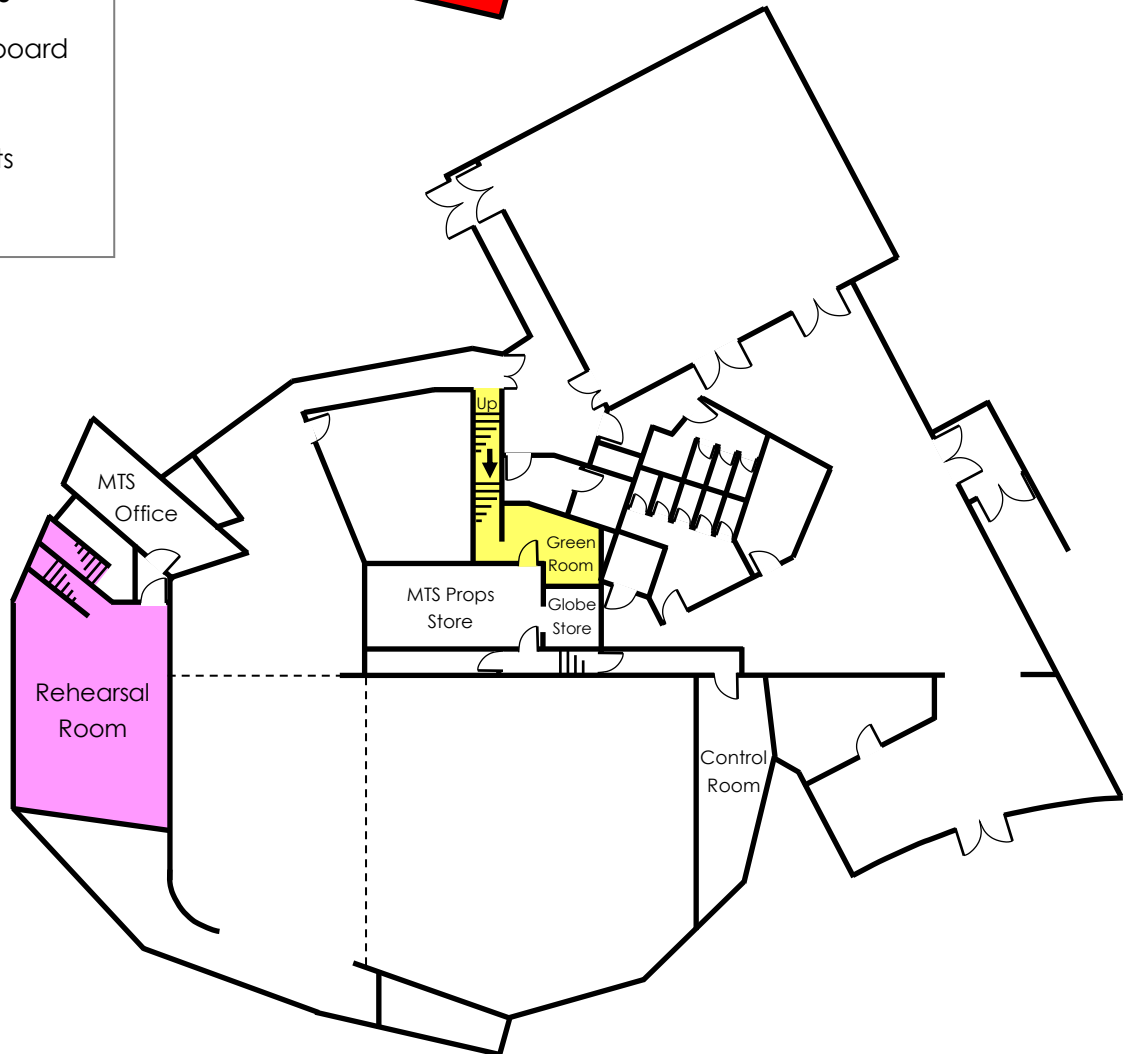

GROUND FLOOR

ROOM CODES	
CC	Cleaning cupboard
WT	Womens' toilets
MT	Mens' toilets
DT	Disabled toilet

AREAS FOR HIRE

Ground Floor

ROOM CODES

- CC** Cleaning cupboard
- DR** Dressing Room
- WT** Womens' toilets
- MT** Mens' toilets

Upstairs Areas

UPSTAIRS ROOMS