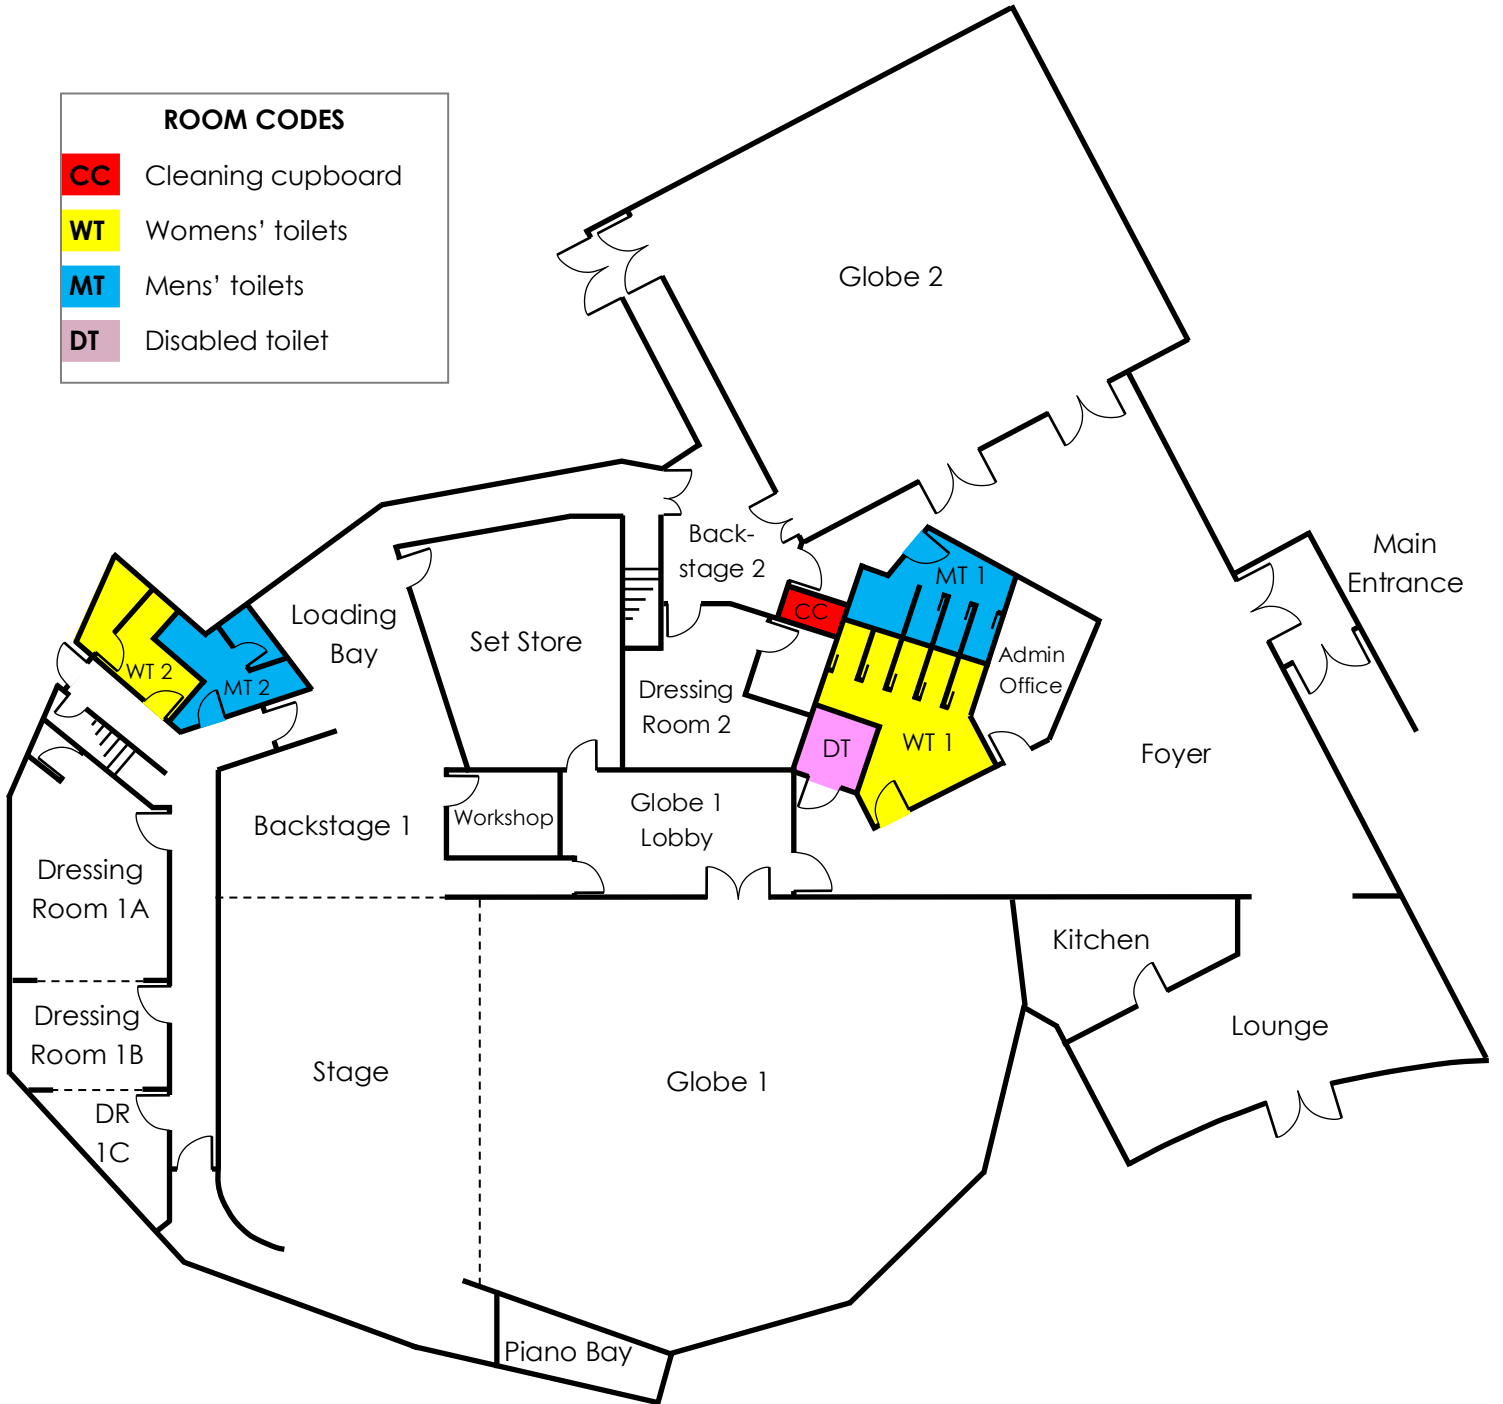

GROUND FLOOR

ROOM CODES	
CC	Cleaning cupboard
WT	Womens' toilets
MT	Mens' toilets
DT	Disabled toilet

AREAS FOR HIRE

Ground Floor

ROOM CODES

- CC** Cleaning cupboard
- DR** Dressing Room
- WT** Womens' toilets
- MT** Mens' toilets

Upstairs Areas

UPSTAIRS ROOMS